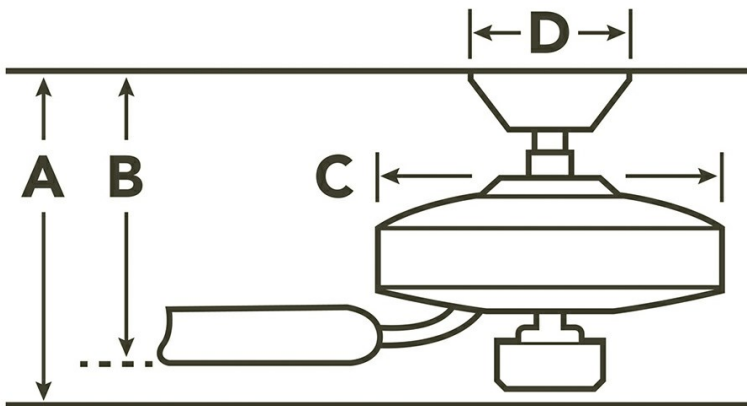

Primary Control System

Remote Included	No
Wall Control Included	Yes
Low Ceiling Adaptable	No
Lead Wire Length	78.00"
Motor Size	172MM X 20MM
Motor Type	AC INDUCTION

**Dimensions**

Downrod	A	B	C	D
1.00 OD X 4.50	13.75	12.75	9.25	6.75