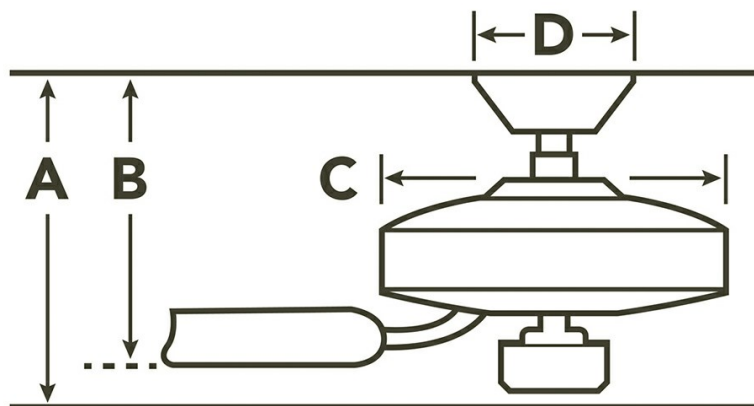

**Specifications**

Number of Blades	5
Blades Included	Yes
Blade Pitch	12 Degrees
Blade Sweep	52"
Blades Reversible	No
Blade Material	WOOD
Optional Blades Available	No
Downrod 1	1.00 OD X 4.50

**Dimensions**